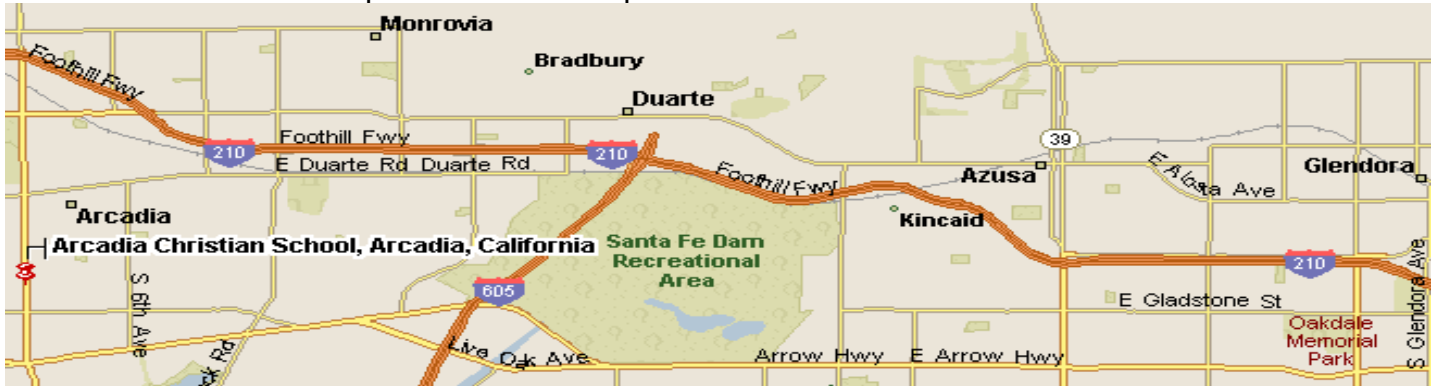

# Arcadia Christian School

1900 South Santa Anita Ave.

Arcadia, CA 91006

(626) 574-8229

Directions from FCS:

210 -west

Santa Anita Ave. –south (turn left)

-travel 2-3 miles

-school is after Camino Real Ave. and before Longden Ave.

-no drop-off or parking on campus.

-For the best parking area, please turn left on Las Flores, just after the school.

-Turn left on 1st Ave and park on 1st Ave. up to Wisteria and on Wisteria.

We have located the best parking areas on the map.

- First Ave, south of Wisteria.
- On Wisteria, opposite school field.
- After 3:15 pm park anywhere along First Ave.