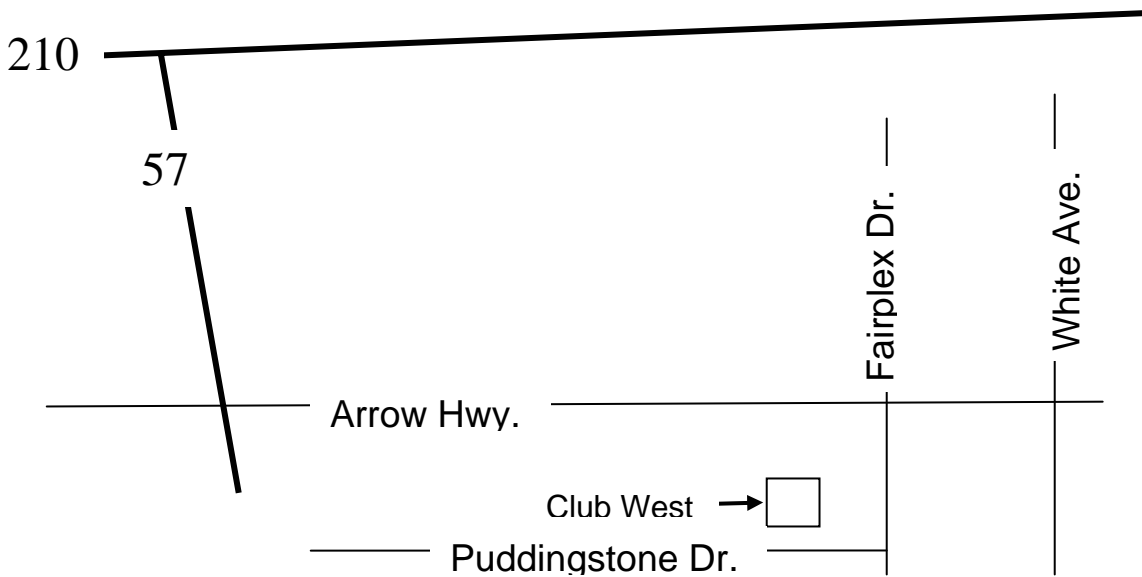

10/5/04

Club West

1861 Puddingstone
La Verne, Ca 91750
(909)920-3858

Directions from FCS:

210 –east

57-south

Arrow Hwy –exit –east (turn left)

Fairplex Dr. –south (turn right)

Puddingstone Dr. –west (turn right)

Map -**Not** to scale